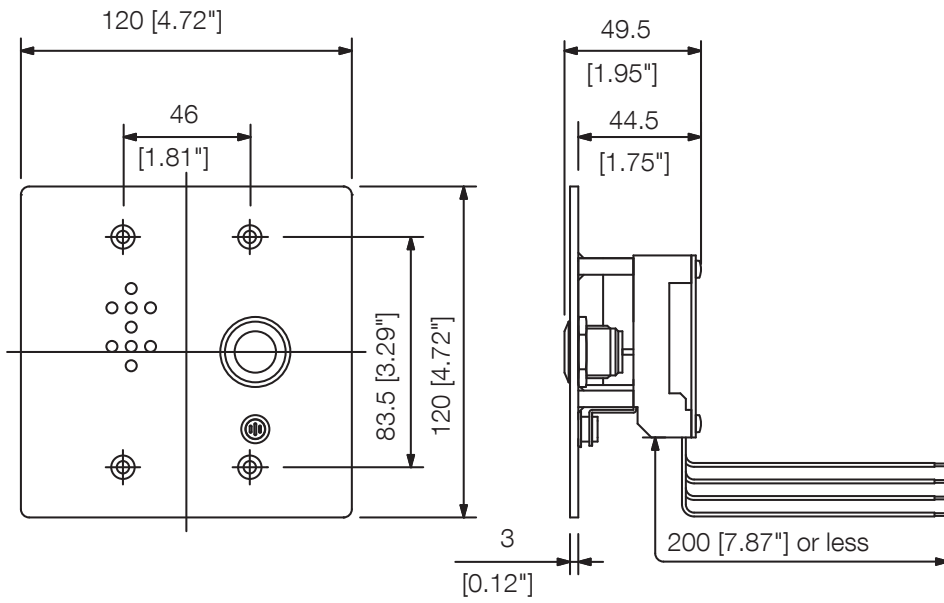

The RS-460 is a substation to be connected to the N-8400RS 4-Wire Substation Interface Unit. Pressing a call button will initiate a call to a preprogrammed master station, enabling a conversation.

Order no: RS-460

### Specifications

Call-in switch	Momentary (Emergency call: Press twice within 400 ms)
Wiring method	2 set of twisted pair cable
Dimensions (W x H x D)	120 x 120 x 49,5 mm
Dimensions (ø x D)	x 49,5 mm
Finish	Stainless steel, hairline,

Appearance

Top View

Front View

Side View

Rear View

UNIT:mm SCALE:1/3