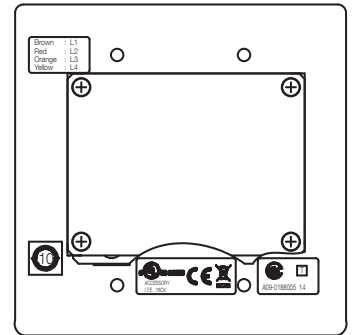

The RS-460 is a substation to be connected to the N-8400RS 4-Wire Substation Interface Unit. Pressing a call button will initiate a call to a preprogrammed master station, enabling a conversation.

Order no: RS-460

### Specifications

Call-in switch	Momentary (Emergency call: Press twice within 400 ms)
Wiring method	2 set of twisted pair cable
Dimensions (W x H x D)	120 x 120 x 49,5 mm
Dimensions (ø x D)	x 49,5 mm
Finish	Stainless steel, hairline,

Appearance

Top View

Front View

Side View

Rear View

UNIT:mm SCALE:1/3