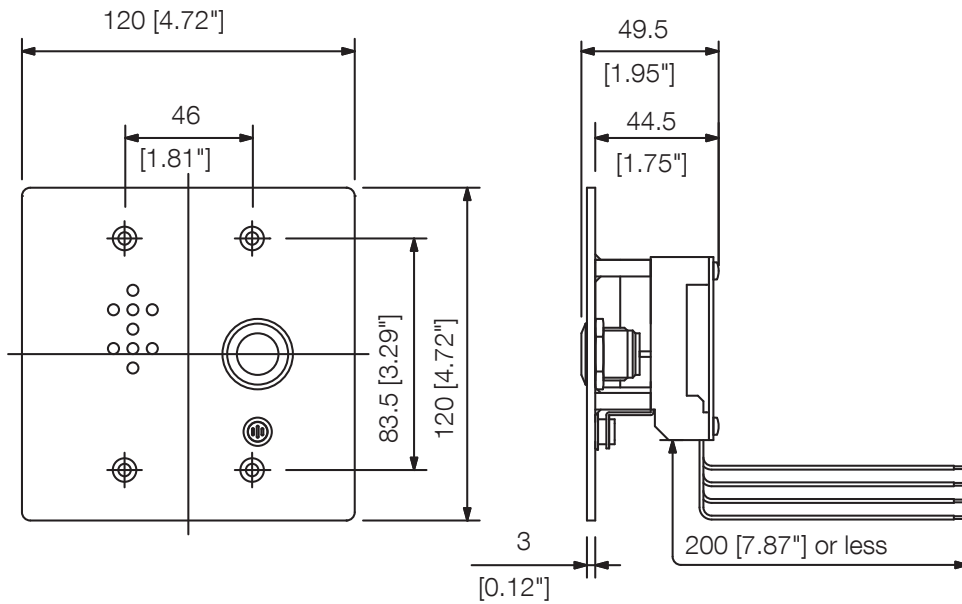

RS-470

SUB STATION

The RS-470 is a substation to be connected to the N-8400RS 4-Wire Substation Interface Unit. Pressing a call button will initiate a call to a preprogrammed master station, enabling a conversation.

Order no: RS-470

Specifications

Call-in switch	Momentary (Emergency call: Press twice within 400 ms)
Wiring method	2 set of twisted pair cable
Dimensions (W x H x D)	120 x 120 x 49,5 mm
Dimensions (ø x D)	x 49,5 mm
Finish	Stainless steel, hairline,

Appearance

Top View

Front View

Side View

Rear View

UNIT:mm SCALE:1/3