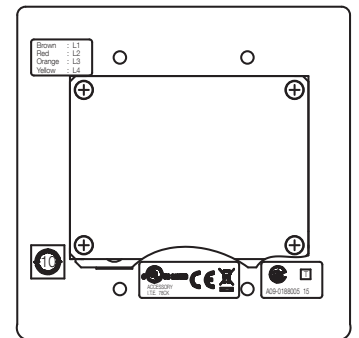

RS-470

SUB STATION

The RS-470 is a substation to be connected to the N-8400RS 4-Wire Substation Interface Unit. Pressing a call button will initiate a call to a preprogrammed master station, enabling a conversation.

Order no: RS-470

Specifications

Call-in switch	Momentary (Emergency call: Press twice within 400 ms)
Wiring method	2 set of twisted pair cable
Dimensions (W x H x D)	120 x 120 x 49,5 mm
Dimensions (ø x D)	x 49,5 mm
Finish	Stainless steel, hairline,

Appearance

Top View

Front View

Side View

Rear View

UNIT:mm SCALE:1/3