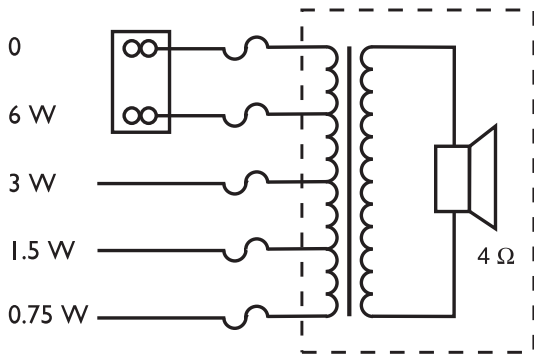

Region	Certification
Europe	CE
Safety	acc. to EN 60065
Water protected	acc. to EN 60529, IPx4

Installation/Configuration Notes

Installation is easy with integral clips that securely hold the ceiling loudspeaker in its cut-out. Ceilings from 9 to 25 mm thick can be accommodated. A template is also provided for accurately marking the cutout in ceiling panels. Wiring is via a connection block with push-type terminals, making installation possible without using any special tools. The terminal blocks have provision for loop-through wiring. The transformer is delivered wired for 6 W rated output power, but can easily be changed for other connections using the color-coded wires and terminal block.

- 01 Clamp
- 02 Matching transformer
- 03 Terminal block

Dimensions in mm (inch)

Circuit diagram

Frequency response

Polar diagram

	125 Hz	250 Hz	500 Hz	1 kHz	2 kHz	4 kHz	8 kHz
SPL 1.1	87	87	85	88	89	89	86
SPL max.	95	95	93	96	97	97	94
Q-factor	4	5.6	2.2	3.2	4.6	10.7	19
Efficiency	0.16	0.11	0.18	0.25	0.22	0.09	0.03
H. angle	180	180	180	170	160	80	60
V. angle	180	180	180	170	160	80	60

Acoustical performance specified per octave

Technical Specifications

Electrical*

Maximum power	9 W
Rated power	6 / 3 / 1.5 / 0.75 W
Sound pressure level at 6 W / 1 W (1 kHz, 1 m)	96 dB / 88 dB (SPL)
Effective frequency range (-10 dB)	60 Hz to 18 kHz
Opening angle at 1 kHz/4 kHz (-6 dB)	170° / 80°
Rated voltage	100 V
Rated impedance	1667 ohm
Connector	2-pole push-in terminal block

* Technical performance data acc. to IEC 60268-5

Mechanical

Diameter	160 mm (6.30 inch)
Maximum depth	95 mm (3.74 inch)
Ceiling thickness	9 to 25 mm (0.35 to 0.98 inch)
Mounting cut-out	145 mm (5.71 inch)
Speaker diameter	101.6 mm (4 in)
Weight	690 g (1.52 lb)
Color	off-white (RAL 9010)
Magnet weight	101 g (3.57 oz)