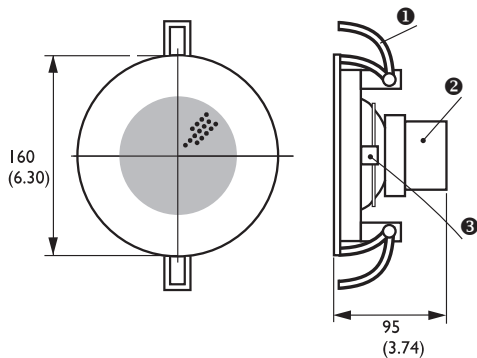

Region	Certification
Europe	CE
Safety	acc. to EN 60065
Water protected	acc. to EN 60529, IPx4

Installation/Configuration Notes

Installation is easy with integral clips that securely hold the ceiling loudspeaker in its cut-out. Ceilings from 9 to 25 mm thick can be accommodated. A template is also provided for accurately marking the cutout in ceiling panels. Wiring is via a connection block with push-type terminals, making installation possible without using any special tools. The terminal blocks have provision for loop-through wiring. The transformer is delivered wired for 6 W rated output power, but can easily be changed for other connections using the color-coded wires and terminal block.

- 01 Clamp
- 02 Matching transformer
- 03 Terminal block

Dimensions in mm (inch)

Circuit diagram

Frequency response

Polar diagram

	125 Hz	250 Hz	500 Hz	1 kHz	2 kHz	4 kHz	8 kHz
SPL 1.1	87	87	85	88	89	89	86
SPL max.	95	95	93	96	97	97	94
Q-factor	4	5.6	2.2	3.2	4.6	10.7	19
Efficiency	0.16	0.11	0.18	0.25	0.22	0.09	0.03
H. angle	180	180	180	170	160	80	60
V. angle	180	180	180	170	160	80	60

* Technical performance data acc. to IEC 60268-5

Mechanical

Diameter	160 mm (6.30 inch)
Maximum depth	95 mm (3.74 inch)
Ceiling thickness	9 to 25 mm (0.35 to 0.98 inch)
Mounting cut-out	145 mm (5.71 inch)
Speaker diameter	101.6 mm (4 in)
Weight	690 g (1.52 lb)
Color	off-white (RAL 9010)
Magnet weight	101 g (3.57 oz)