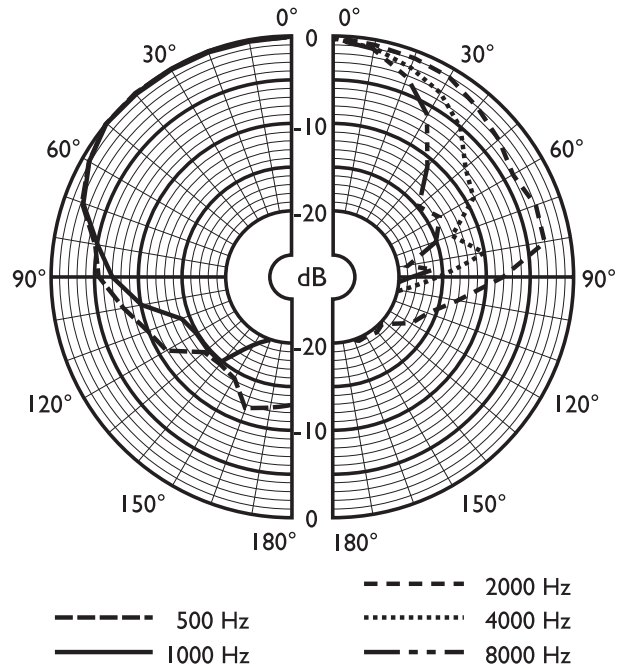

- 01 Clamp
- 02 Matching transformer
- 03 Terminal block

Dimensions in mm (inch)

Circuit diagram

Frequency response

Polar diagram

	125 Hz	250 Hz	500 Hz	1 kHz	2 kHz	4 kHz	8 kHz
SPL 1.1	87	87	85	88	89	89	86
SPL max.	95	95	93	96	97	97	94
Q-factor	4	5.6	2.2	3.2	4.6	10.7	19
Efficiency	0.16	0.11	0.18	0.25	0.22	0.09	0.03
H. angle	180	180	180	170	160	80	60
V. angle	180	180	180	170	160	80	60

Acoustical performance specified per octave

Technical Specifications

Electrical*

Maximum power	9 W
Rated power	6 / 3 / 1.5 / 0.75 W
Sound pressure level at 6 W / 1 W (1 kHz, 1 m)	96 dB / 88 dB (SPL)
Effective frequency range (-10 dB)	60 Hz to 18 kHz
Opening angle at 1 kHz/4 kHz (-6 dB)	170° / 80°
Rated voltage	100 V
Rated impedance	1667 ohm
Connector	2-pole push-in terminal block

* Technical performance data acc. to IEC 60268-5

Mechanical

Diameter	160 mm (6.30 inch)
Maximum depth	95 mm (3.74 inch)
Ceiling thickness	9 to 25 mm (0.35 to 0.98 inch)
Mounting cut-out	145 mm (5.71 inch)
Speaker diameter	101.6 mm (4 in)
Weight	690 g (1.52 lb)
Color	off-white (RAL 9010)
Magnet weight	101 g (3.57 oz)