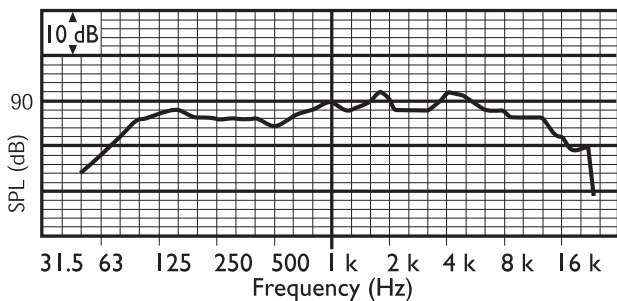

Region	Certification
Europe	CE
Safety	acc. to EN 60065
Water protected	acc. to EN 60529, IPx4

Installation/Configuration Notes

Installation is easy with integral clips that securely hold the ceiling loudspeaker in its cut-out. Ceilings from 9 to 25 mm thick can be accommodated. A template is also provided for accurately marking the cutout in ceiling panels. Wiring is via a connection block with push-type terminals, making installation possible without using any special tools. The terminal blocks have provision for loop-through wiring. The transformer is delivered wired for 6 W rated output power, but can easily be changed for other connections using the color-coded wires and terminal block.

- 01 Clamp
- 02 Matching transformer
- 03 Terminal block

Dimensions in mm (inch)

Circuit diagram

Frequency response

Polar diagram

	125 Hz	250 Hz	500 Hz	1 kHz	2 kHz	4 kHz	8 kHz
SPL 1.1	87	87	85	88	89	89	86
SPL max.	95	95	93	96	97	97	94
Q-factor	4	5.6	2.2	3.2	4.6	10.7	19
Efficiency	0.16	0.11	0.18	0.25	0.22	0.09	0.03
H. angle	180	180	180	170	160	80	60
V. angle	180	180	180	170	160	80	60

Acoustical performance specified per octave

Technical Specifications

Electrical*

Maximum power	9 W
Rated power	6 / 3 / 1.5 / 0.75 W
Sound pressure level at 6 W / 1 W (1 kHz, 1 m)	96 dB / 88 dB (SPL)
Effective frequency range (-10 dB)	60 Hz to 18 kHz
Opening angle at 1 kHz/4 kHz (-6 dB)	170° / 80°
Rated voltage	100 V
Rated impedance	1667 ohm
Connector	2-pole push-in terminal block