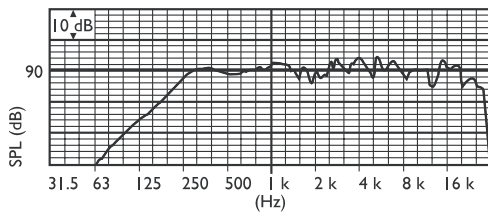

Dimensions LB1-UW06-x in mm showing volume control (1)

Circuit diagram LB1-UW06-x

Circuit diagram LB1-UW06V-x

Frequency response

Polar diagram horizontal (measured with pink noise)

Polar diagram vertical (measured with pink noise)

Technical Specifications

Electrical*

Maximum power	9 W
Rated power	6 / 3 / 1.5 W
Sound pressure level at 6 W / 1 W (1 kHz, 1 m)	99 dB / 91 dB (SPL)
Effective frequency range	180 Hz to 20 kHz (-10 dB)
Opening angle horizontal	1 kHz / 4 kHz (-6 dB) 165° / 95°
vertical	158° / 73°
Rated input voltage	100 V
Rated impedance	1667 ohm
Connector	4-pole push-in terminal block