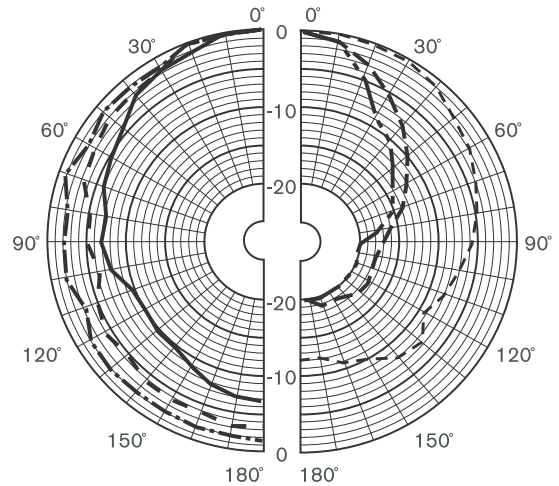

Dimensions LB1-UW06-x in mm showing volume control (1)

Circuit diagram LB1-UW06-x

Circuit diagram LB1-UW06V-x

Frequency response

Polar diagram horizontal (measured with pink noise)

Polar diagram vertical (measured with pink noise)

Technical Specifications

Electrical*

Maximum power	9 W
Rated power	6 / 3 / 1.5 W
Sound pressure level at 6 W / 1 W (1 kHz, 1 m)	99 dB / 91 dB (SPL)
Effective frequency range	180 Hz to 20 kHz (-10 dB)
Opening angle horizontal	1 kHz / 4 kHz (-6 dB) 165° / 95°
vertical	158° / 73°
Rated input voltage	100 V
Rated impedance	1667 ohm
Connector	4-pole push-in terminal block

* Technical performance data acc. to IEC 60268-5

Mechanical

Dimensions (H x W x D)	243 x 151 x 141/119 mm (9.5 x 5.9 x 5.6/4.7 in)
Weight	0.9 kg (2 lb)
Color cabinet / cloth (D)	Black (D) or white (L) Matches RAL 9004 / RAL 9004
cabinet / cloth (L)	Matches RAL 9010 / RAL 7044