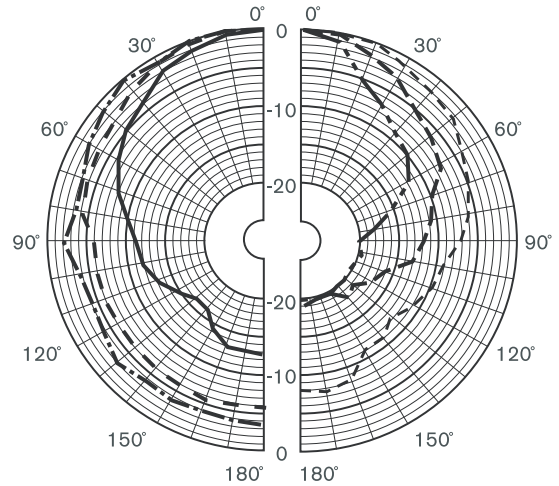

Dimensions LB1-UW06-x in mm showing volume control (1)

Circuit diagram LB1-UW06-x

Circuit diagram LB1-UW06V-x

Frequency response

Polar diagram horizontal (measured with pink noise)

Polar diagram vertical (measured with pink noise)

Technical Specifications

Electrical*

Maximum power	9 W
Rated power	6 / 3 / 1.5 W
Sound pressure level at 6 W / 1 W (1 kHz, 1 m)	99 dB / 91 dB (SPL)
Effective frequency range	180 Hz to 20 kHz (-10 dB)
Opening angle horizontal	1 kHz / 4 kHz (-6 dB) 165° / 95°
vertical	158° / 73°
Rated input voltage	100 V
Rated impedance	1667 ohm
Connector	4-pole push-in terminal block

* Technical performance data acc. to IEC 60268-5

Mechanical

Dimensions (H x W x D)	243 x 151 x 141/119 mm (9.5 x 5.9 x 5.6/4.7 in)
Weight	0.9 kg (2 lb)
Color cabinet / cloth (D)	Black (D) or white (L) Matches RAL 9004 / RAL 9004
cabinet / cloth (L)	Matches RAL 9010 / RAL 7044