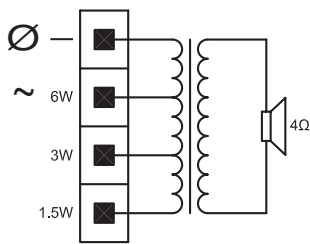

Region	Certification
Europe	CE Declaration of Conformity
Safety	acc. to EN 60065

Installation/Configuration Notes

Three keyholes in the rear panel provide easy and quick wall mounting.

A convenient, easy-to-use, 4-pole push-in terminal block is on the rear panel for on-site wiring. This terminal block has provision for power tapping on the 100-volt, matching transformer in the cabinet. It allows selection of nominal full-power, half-power or quarter-power radiation (in 3 dB steps).

Dimensions LB1-UW06-x in mm showing volume control (1)

Circuit diagram LB1-UW06-x

Circuit diagram LB1-UW06V-x

Frequency response

Polar diagram horizontal (measured with pink noise)

Polar diagram vertical (measured with pink noise)

Technical Specifications

Electrical*

Maximum power	9 W
Rated power	6 / 3 / 1.5 W
Sound pressure level at 6 W / 1 W (1 kHz, 1 m)	99 dB / 91 dB (SPL)
Effective frequency range	180 Hz to 20 kHz (-10 dB)
Opening angle horizontal	1 kHz / 4 kHz (-6 dB) 165° / 95°
vertical	158° / 73°
Rated input voltage	100 V
Rated impedance	1667 ohm
Connector	4-pole push-in terminal block