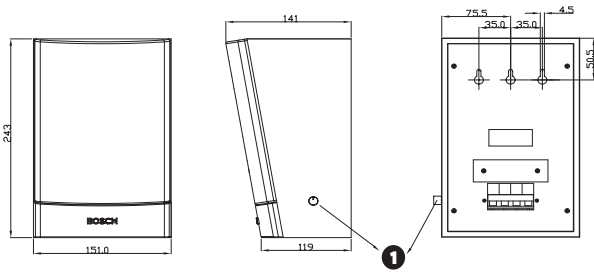

Region	Certification
Europe	CE Declaration of Conformity
Safety	acc. to EN 60065

Installation/Configuration Notes

Three keyholes in the rear panel provide easy and quick wall mounting.

A convenient, easy-to-use, 4-pole push-in terminal block is on the rear panel for on-site wiring. This terminal block has provision for power tapping on the 100-volt, matching transformer in the cabinet. It allows selection of nominal full-power, half-power or quarter-power radiation (in 3 dB steps).

Dimensions LB1-UW06-x in mm showing volume control (1)

Circuit diagram LB1-UW06-x

Circuit diagram LB1-UW06V-x

Frequency response

Polar diagram horizontal (measured with pink noise)

Polar diagram vertical (measured with pink noise)

* Technical performance data acc. to IEC 60268-5

Mechanical

Dimensions (H x W x D)	243 x 151 x 141/119 mm (9.5 x 5.9 x 5.6/4.7 in)
Weight	0.9 kg (2 lb)
Color cabinet / cloth (D)	Black (D) or white (L) Matches RAL 9004 / RAL 9004
cabinet / cloth (L)	Matches RAL 9010 / RAL 7044