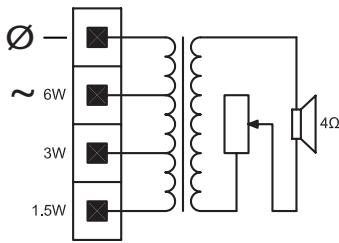

Region	Certification
Europe	CE Declaration of Conformity
Safety	acc. to EN 60065

Installation/Configuration Notes

Three keyholes in the rear panel provide easy and quick wall mounting.

A convenient, easy-to-use, 4-pole push-in terminal block is on the rear panel for on-site wiring. This terminal block has provision for power tapping on the 100-volt, matching transformer in the cabinet. It allows selection of nominal full-power, half-power or quarter-power radiation (in 3 dB steps).

Dimensions LB1-UW06-x in mm showing volume control (1)

Circuit diagram LB1-UW06-x

Circuit diagram LB1-UW06V-x

Frequency response

Polar diagram horizontal (measured with pink noise)

Polar diagram vertical (measured with pink noise)

Technical Specifications

Electrical*

Maximum power	9 W
Rated power	6 / 3 / 1.5 W
Sound pressure level at 6 W / 1 W (1 kHz, 1 m)	99 dB / 91 dB (SPL)
Effective frequency range	180 Hz to 20 kHz (-10 dB)
Opening angle horizontal	1 kHz / 4 kHz (-6 dB) 165° / 95°
vertical	158° / 73°
Rated input voltage	100 V
Rated impedance	1667 ohm
Connector	4-pole push-in terminal block