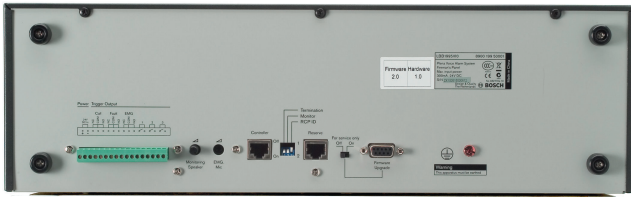

Installation/Configuration Notes

LBB 1995/00 rear view

Parts Included

Quantity	Component
1	LBB 1995/00 Plena Voice Alarm System Fireman's panel
1	Set of 19" mounting brackets
1	EMG microphone and cable
1	EMG mic mounting clip
1	1 m CAT-5 cable

Technical Specifications

Electrical*

Power supply

Voltage	24 VDC, +20% / -10%
Current typical	100 mA
Current max (indicator test)	250 mA
Priority relay contacts	30 V, 1 A
Emergency relay contacts	30 V, 1 A

* Technical performance data acc. to IEC 60268-3

Mechanical

Dimensions	134 x 430 x 90 mm (19" wide, 3U high)
Weight	Approx. 3 kg
Mounting	19" rack or wall
Color	Charcoal

Environmental

Operating temperature	-10 °C to +55 °C (14 °F to +131 °F)
Storage temperature	-40 °C to +70 °C (-40 °F to +158 °F)
Relative humidity	<95%

Ordering Information

LBB 1995/00 Plena Voice Alarm System Fireman's panel all-call EVAC remote control with microphone	LBB1995/00

Accessories

PLN-VASLB-NL Plena VAS labels, Dutch (10 pcs) Dutch, set of 10 pieces, and can be placed on the front panel	PLN-VASLB-NL

PLN-VASLB-DE Plena VAS labels, German (10 pcs) German, set of 10 pieces, and can be placed on the front panel	PLN-VASLB-DE

PLN-VASLB-FR Plena VAS labels, French (10 pcs) French, set of 10 pieces, and can be placed on the front panel	PLN-VASLB-FR

PLN-VASLB-ES Plena VAS labels, Spanish (10 pcs) Spanish, set of 10 pieces, and can be placed on the front panel	PLN-VASLB-ES

PLN-VASLB-IT Plena VAS labels, Italian (10 pcs) Italian, set of 10 pieces, and can be placed on the front panel	PLN-VASLB-IT

PLN-VASLB-FI Plena VAS labels, Finnish (10 pcs) Finnish, set of 10 pieces, and can be placed on the front panel	PLN-VASLB-FI

PLN-VASLB-CZ Plena VAS labels, Czech (10 pcs) Czech, set of 10 pieces, and can be placed on the front panel	PLN-VASLB-CZ

PLN-VASLB-RU Plena VAS labels, Russian (10 pcs) Russian, set of 10 pieces, and can be placed on the front panel	PLN-VASLB-RU

PLN-VASLB-SE Plena VAS labels, Swedish (10 pcs) Swedish, set of 10 pieces, and can be placed on the front panel	PLN-VASLB-SE

PLN-VASLB-DK Plena VAS labels, Danish (10 pcs) Danish, set of 10 pieces, and can be placed on the front panel	PLN-VASLB-DK

PLN-VASLB-PL Plena VAS labels, Polish (10 pcs) Polish, set of 10 pieces, and can be placed on the front panel	PLN-VASLB-PL

Americas:
Bosch Communications Systems
12000 Portland Avenue South
Burnsville, Minnesota 55337, USA
Phone: +1-800-392-3497
Fax: +1-800-955-6831
audiosupport@us.bosch.com
www.boschsecurity.com

Europe, Middle East, Africa:
Bosch Security Systems B.V.
P.O. Box 80002
5600 JB Eindhoven, The Netherlands
Phone: +31 40 2577 284
Fax: +31 40 2577 330
emea.securitysystems@bosch.com
www.boschsecurity.com

Asia-Pacific:
Robert Bosch (SEA) Pte Ltd
11 Bishan Street 21
Singapore 573943
Phone: +65 6571 2600
Fax: +65 6571 2698
apr.securitysystems@bosch.com
www.boschsecurity.com

Represented by