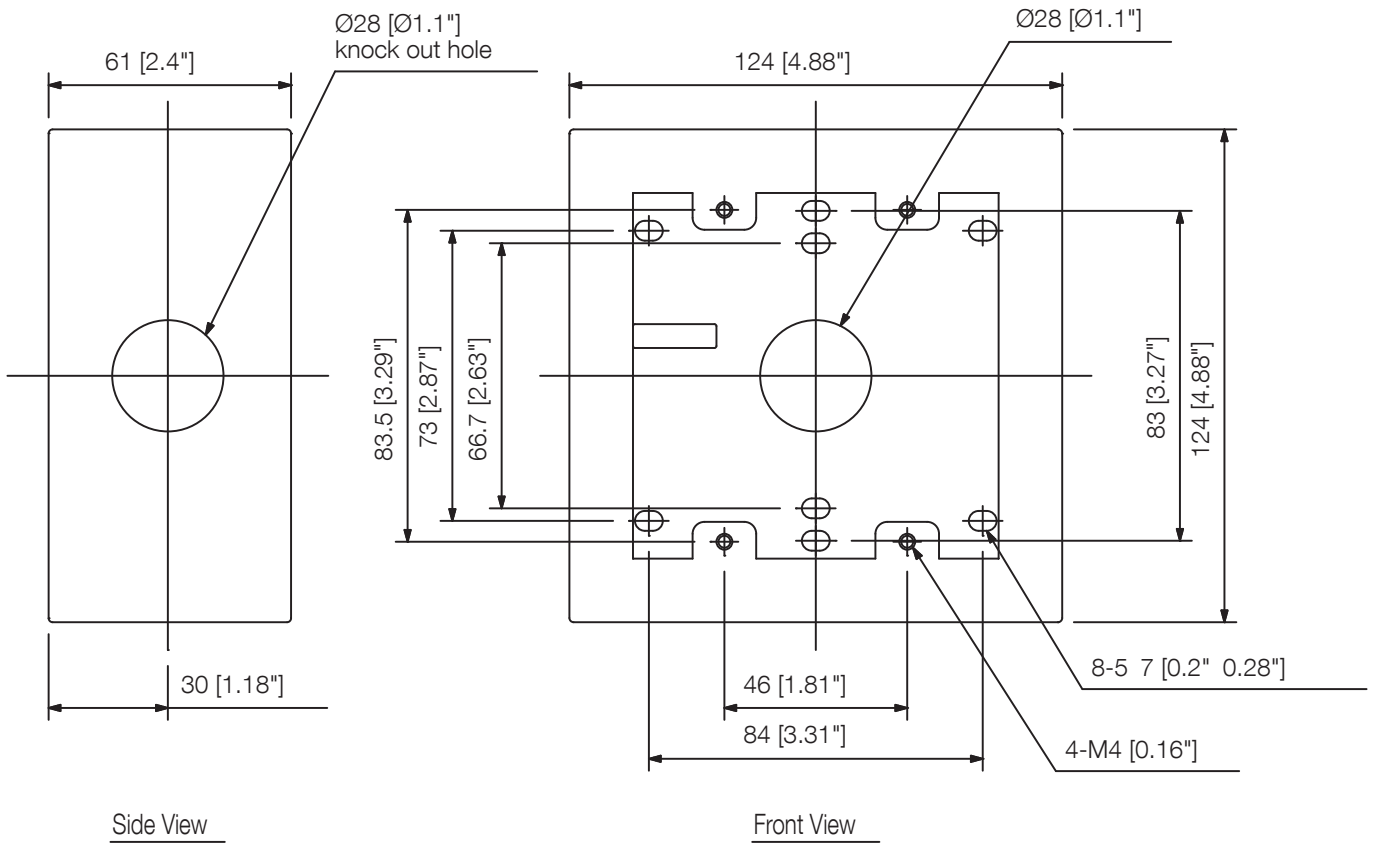

YC-822

INDOOR WALL-MOUNT BOX

The YC-822 is a indoor wall-mount box.

Order no: YC-822

Specifications

Dimensions (W x H x D)	124 x 124 x 61 mm
Dimensions (ø x D)	x 61 mm
Finish	Steel plate, surface-treated, off-white (RAL 9010 or equivalent)

Appearance

UNIT:mm

SCALE:1/2