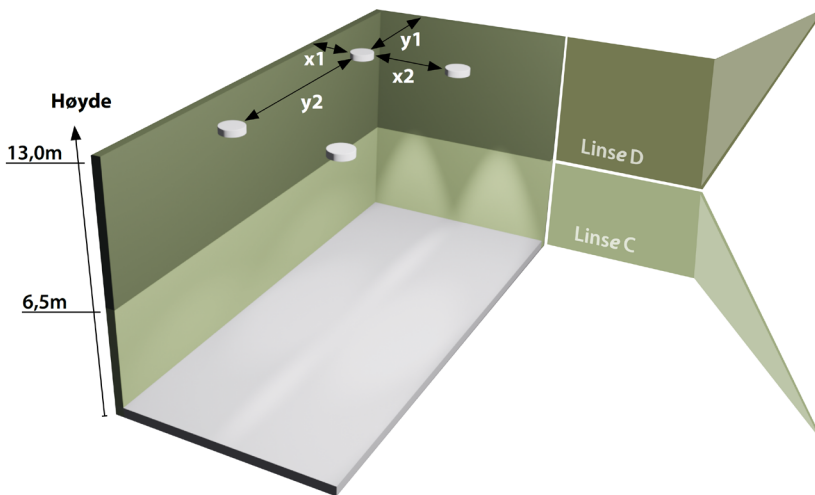

Smalstråle Linse C

Høyde (m)	y1	y2	x1	x2
2,5	8,0	17,5	3,0	6,5
3,0	9,0	20,0	3,0	7,0
3,5	10,0	22,5	3,0	7,5
4,0	11,0	24,5	3,0	8,0
4,5	11,0	26,5	3,0	8,0
5,0	11,5	26,5	3,0	8,0
5,5	11,0	27,0	2,5	7,5
6,0	8,5	26,0	2,0	7,5
6,5	5,5	22,0	2,0	7,5

## Bredstråle - Symmetrisk lysbilde

AVSTANDSTABELL  
Avstand for å overholde minimum 0,5 lux

Bredstråle linse for åpne områder

Bredstråle linse B

Høyde (m)	x1/y1	x2/y2
5,5	6,0	13,5
6,0	6,0	14,0
6,5	6,0	14,5
7,0	6,5	15,0
7,5	6,5	15,5
8,0	6,5	16,0
8,5	6,5	16,5
9,0	7,0	17,0

Bredstråle linse A

Høyde (m)	x1/y1	x2/y2
2,5	5,5	13,0
3,0	6,5	15,0
3,5	7,0	16,5
4,0	7,5	17,5
4,5	8,0	18,5
5,0	8,0	19,5

## Smalstråle - Asymmetrisk lysbilde

AVSTANDSTABELL  
Avstand for å overholde minimum 0,5 lux

Smalstråle linse for korridorer og rømningsveier

Smalstråle Linse D

Høyde (m)	y1	y2	x1	x2
6,5	9,0	23,0	2,5	5,0
7,0	9,5	23,5	2,5	5,0
7,5	9,5	24,0	2,5	5,5
8,0	10,0	24,5	2,5	5,5
8,5	10,5	25,0	2,5	5,5
9,0	10,5	25,5	2,5	5,5
9,5	11,0	26,0	3,0	5,0
10,0	11,0	26,5	3,0	5,5
10,5	11,5	27,0	3,0	5,5
11,0	11,5	28,0	3,0	5,5
11,5	11,5	28,5	3,0	5,5
12,0	11,5	29,0	3,0	5,5
12,5	11,5	29,5	3,0	6,0
13,0	12,0	30,5	3,0	6,5