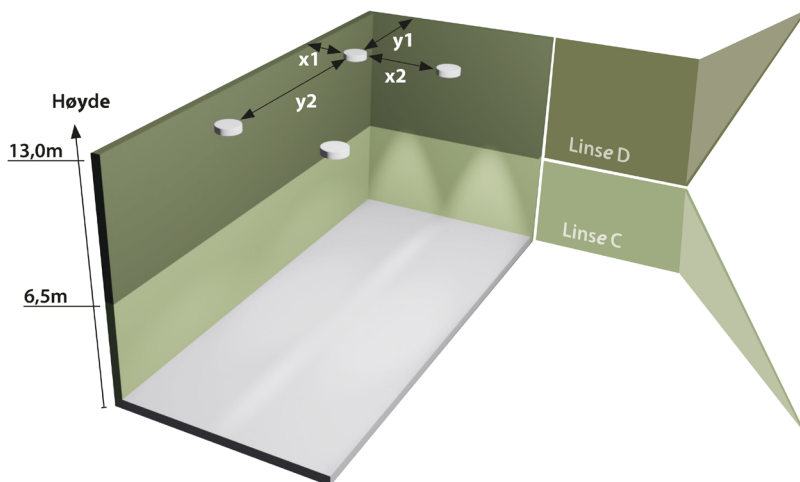

### Avstandstabell

Avstand (m) for å holde minimum 1 lux.

Hver oppmerksom på at lensene er retningsbestemte

## Bredstråle - Symmetrisk lysbilde

AVSTANDSTABELL  
Avstand for å overholde minimum 1 lux

Bredstråle linse for åpne områder

Bredstråle linse B

Høyde(m)	x1/y1	x2/y2
5,5	4,5	11,0
6,0	5,0	11,5
6,5	5,0	12,0
7,0	5,0	12,5
7,5	5,0	12,5
8,0	5,0	13,0
8,5	5,0	13,0
9,0	5,0	13,0

Bredstråle linse A

Høyde (m)	x1/y1	x2/y2
2,5	4,5	10,5
3,0	4,5	11,0
3,5	5,0	11,5
4,0	5,5	12,0
4,5	5,5	12,5
5,0	5,0	13,0

## Smalstråle - Asymmetrisk lysbilde

AVSTANDSTABELL  
Avstand for å overholde minimum 1 lux

Smalstråle linse for korridorer og rømningsveier

Smalstråle Linse D

Høyde (m)	y1	y2	x1	x2
6,5	7,5	18,0	2,0	4,5
7,0	7,5	18,5	2,0	4,5
7,5	8,0	19,0	2,0	4,5
8,0	8,0	20,0	2,0	5,0
8,5	8,0	20,5	2,0	5,0
9,0	8,5	21,0	2,5	5,0
9,5	8,5	21,0	2,5	5,0
10,0	8,5	22,0	2,5	5,0
10,5	8,5	22,0	2,5	5,0
11,0	8,5	23,0	2,5	5,0
11,5	8,0	23,0	2,0	5,0
12,0	8,0	23,0	2,0	5,0
12,5	8,0	23,0	2,0	4,5
13,0	6,5	23,0	1,5	4,5