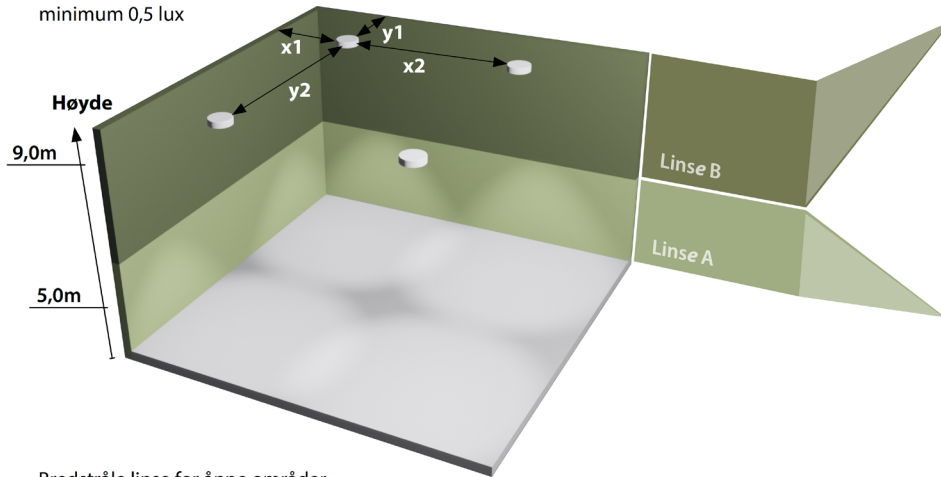

Bredstråle linse A

Høyde (m)	x1/y1	x2/y2
2,5	4,5	10,5
3,0	4,5	11,0
3,5	5,0	11,5
4,0	5,5	12,0
4,5	5,5	12,5
5,0	5,0	13,0

## Smalstråle - Asymmetrisk lysbilde

AVSTANDSTABELL  
Avstand for å overholde minimum 1 lux

Smalstråle linse for korridorer og rømningsveier

Smalstråle Linse D

Høyde (m)	y1	y2	x1	x2
6,5	7,5	18,0	2,0	4,5
7,0	7,5	18,5	2,0	4,5
7,5	8,0	19,0	2,0	4,5
8,0	8,0	20,0	2,0	5,0
8,5	8,0	20,5	2,0	5,0
9,0	8,5	21,0	2,5	5,0
9,5	8,5	21,0	2,5	5,0
10,0	8,5	22,0	2,5	5,0
10,5	8,5	22,0	2,5	5,0
11,0	8,5	23,0	2,5	5,0
11,5	8,0	23,0	2,0	5,0
12,0	8,0	23,0	2,0	5,0
12,5	8,0	23,0	2,0	4,5
13,0	6,5	23,0	1,5	4,5

Smalstråle Linse C

Høyde (m)	y1	y2	x1	x2
2,5	8,0	17,5	3,0	6,5
3,0	9,0	20,0	3,0	7,0
3,5	10,0	22,5	3,0	7,5
4,0	11,0	24,5	3,0	8,0
4,5	11,0	26,5	3,0	8,0
5,0	11,5	26,5	3,0	8,0
5,5	11,0	27,0	2,5	7,5
6,0	8,5	26,0	2,0	7,5
6,5	5,5	22,0	2,0	7,5

## Bredstråle - Symmetrisk lysbilde

AVSTANDSTABELL  
Avstand for å overholde minimum 0,5 lux

Bredstråle linse for åpne områder

Bredstråle linse B

Høyde (m)	x1/y1	x2/y2
5,5	6,0	13,5
6,0	6,0	14,0
6,5	6,0	14,5
7,0	6,5	15,0
7,5	6,5	15,5
8,0	6,5	16,0
8,5	6,5	16,5
9,0	7,0	17,0