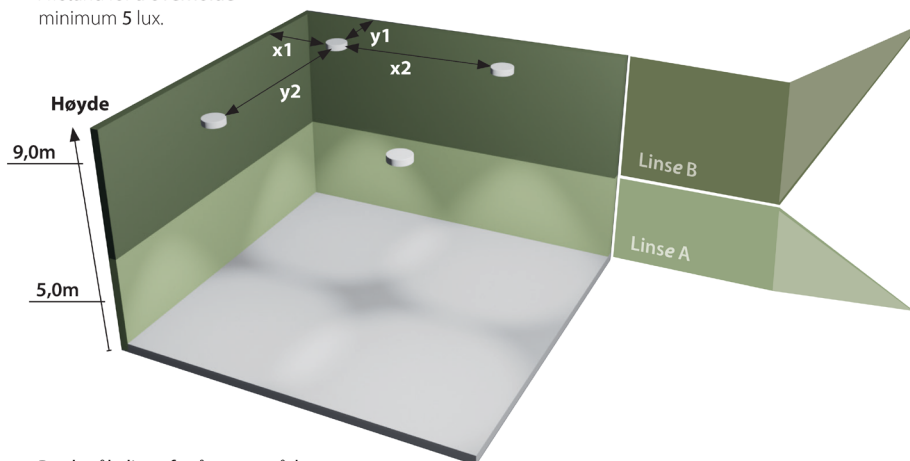

Bredstråle linse A

Høyde (m)	x1/y1	x2/y2
2,5	5,5	13,0
3,0	6,5	15,0
3,5	7,0	16,5
4,0	7,5	17,5
4,5	8,0	18,5
5,0	8,0	19,5

## Smalstråle - Asymmetrisk lysbilde

AVSTANDSTABELL  
Avstand for å overholde minimum 0,5 lux

Smalstråle linse for korridorer og rømningsveier

Smalstråle Linse D

Høyde (m)	y1	y2	x1	x2
6,5	9,0	23,0	2,5	5,0
7,0	9,5	23,5	2,5	5,0
7,5	9,5	24,0	2,5	5,5
8,0	10,0	24,5	2,5	5,5
8,5	10,5	25,0	2,5	5,5
9,0	10,5	25,5	2,5	5,5
9,5	11,0	26,0	3,0	5,0
10,0	11,0	26,5	3,0	5,5
10,5	11,5	27,0	3,0	5,5
11,0	11,5	28,0	3,0	5,5
11,5	11,5	28,5	3,0	5,5
12,0	11,5	29,0	3,0	5,5
12,5	11,5	29,5	3,0	6,0
13,0	12,0	30,5	3,0	6,5

Smalstråle Linse C

Høyde (m)	y1	y2	x1	x2
2,5	8,5	18,0	4,0	9,0
3,0	10,0	21,0	4,0	9,0
3,5	11,0	24,5	4,5	9,5
4,0	12,5	27,0	5,0	10,5
4,5	13,5	30,0	4,5	11,0
5,0	14,5	32,5	4,5	11,0
5,5	15,5	34,5	4,5	11,5
6,0	16,5	36,5	4,5	11,5
6,5	16,5	38,0	4,5	11,5

## Bredstrålande - Symmetrisk lysbilde

**AVSTANDSTABELL**

Avstand for å overholde minimum 5 lux.

**Bredstråle linse B**

Høyde(m)	x1/y1	x2/y2
2,5	1,5	4,5
3,0	2,0	5,0
3,5	2,0	5,5
4,0	1,0	5,5

Bradstråle linse for åpne områder